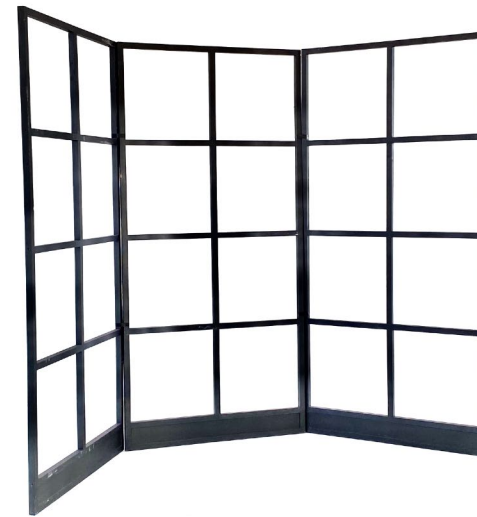

**PAINTABLE BRICK WALL & BLUE FLOOR**

200€ wall - 125€ floor

**RED BRICK WALL & FLOOR BOARDS**

250€

**TERRACOTA WALL**

200€ wall - 200€ floor

**WEATHERED BLUE WALL & WEATHERED FLOOR**

3 X (1.20 X 2.50M)